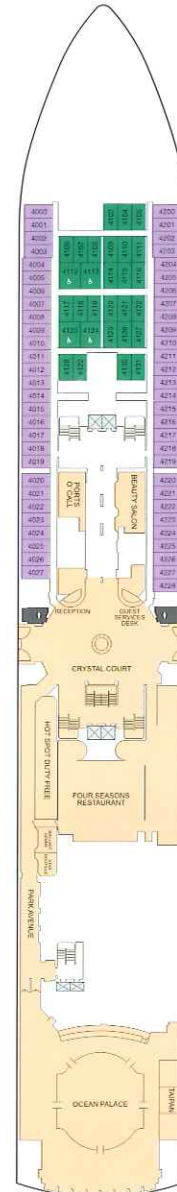

Some of the Inside Staterooms & Oceanview Staterooms (with Window & Porthole) have Pullman beds.
Cabins have been colour-coded based on accommodation descriptions.
The layout and decor are indicative only and may vary from cabin to cabin.

Deck 10

Deck 9

Deck 8

Deck 7

Deck 6

Deck 5

Deck 4

Our Cabins

Executive Suite

Approx. 29.9 - 35.76 sq. m. (315.27 - 384.91 sq. ft.)
1 king size bed & 1 three seater sofa bed

AA Deck 7

AB Deck 6

Junior Suite

Approx. 19.62 - 21.23 sq. m. (211.18 - 228.51 sq. ft.)
1 king size bed

AC Deck 8

Junior Suite

Approx. 15.95 - 15.98 sq. m. (171.68 - 172 sq. ft.)
1 queen size bed & 1 single sofa bed

AD Deck 8

ADB Deck 8
(Obstructed View)

Deluxe Oceanview Stateroom

Approx. 11.94 sq. m. (128.52 sq. ft.)
1 queen size bed & 1 single sofa bed