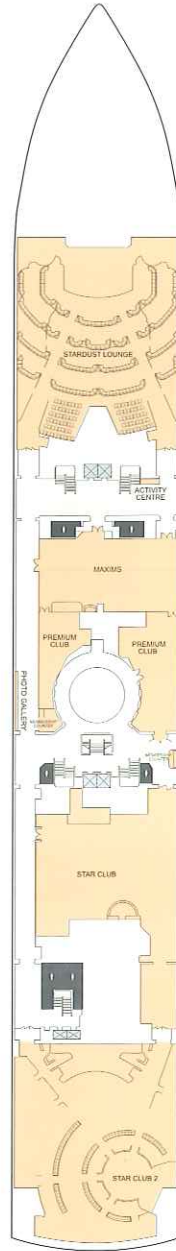

Some of the Inside Staterooms & Oceanview Staterooms (with Window & Porthole) have Pullman beds.
Cabins have been colour-coded based on accommodation descriptions.
The layout and decor are indicative only and may vary from cabin to cabin.

Deck 10

Deck 9

Deck 8

Deck 7

Deck 6

Deck 5

Deck 4

Our Cabins

Executive Suite

Approx. 29.9 - 35.76 sq. m. (315.27 - 384.91 sq. ft.)
1 king size bed & 1 three seater sofa bed

AA Deck 7

AB Deck 6

Junior Suite

Approx. 19.62 - 21.23 sq. m. (211.18 - 228.51 sq. ft.)
1 king size bed

AC Deck 8

Junior Suite

Approx. 15.95 - 15.98 sq. m. (171.68 - 172 sq. ft.)
1 queen size bed & 1 single sofa bed

AD Deck 8

ADB Deck 8
(Obstructed View)

Deluxe Oceanview Stateroom

Approx. 11.94 sq. m. (128.52 sq. ft.)
1 queen size bed & 1 single sofa bed