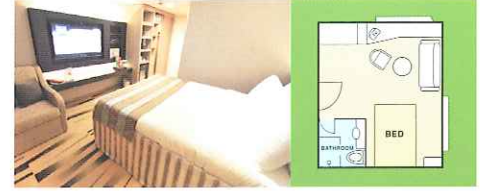

Executive Suite

Approx. 29.9 - 35.76 sq. m. (315.27 - 384.91 sq. ft.)
1 king size bed & 1 three seater sofa bed

AA Deck 7

AB Deck 6

Junior Suite

Approx. 19.62 - 21.23 sq. m. (211.18 - 228.51 sq. ft.)
1 king size bed

AC Deck 8

Junior Suite

Approx. 15.95 - 15.98 sq. m. (171.68 - 172 sq. ft.)
1 queen size bed & 1 single sofa bed

AD Deck 8

ADB Deck 8
(Obstructed View)

Deluxe Oceanview Stateroom

Approx. 11.94 sq. m. (128.52 sq. ft.)
1 queen size bed & 1 single sofa bed

BA Deck 7 & 8

Deluxe Oceanview Stateroom

Approx. 11.94 sq. m. (128.52 sq. ft.)
2 single beds / 2 single beds & 1 pullman bed

BAB Deck 7 & 8
(Obstructed View and L-shape Beds)

BB Deck 6
(L-shape Beds)

Oceanview Stateroom with Window

CB Deck 4

CC Deck 3

Oceanview Stateroom with Porthole

Approx. 10.22 sq. m. (110 sq. ft.)
2 single beds / 2 single beds & 2 pullman beds

CD Deck 2

Inside Stateroom

Approx. 9.58 - 15.69 sq. m. (103.12 - 168.88 sq. ft.)
4 single beds / 2 single beds & 2 pullman beds /
2 single beds & 1 pullman bed / 2 single beds