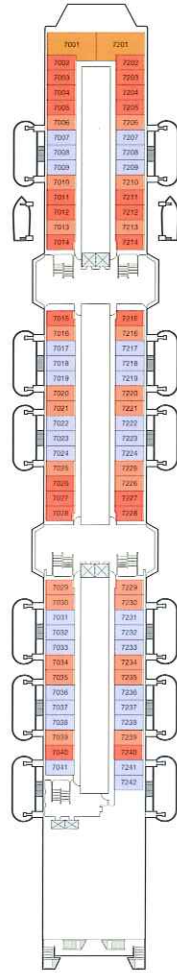

Some of the Inside Staterooms & Oceanview Staterooms (with Window & Porthole) have Pullman beds.
Cabins have been colour-coded based on accommodation descriptions.
The layout and decor are indicative only and may vary from cabin to cabin.

Deck 10

Deck 9

Deck 8

Deck 7

Deck 6

Deck 5

Deck 4