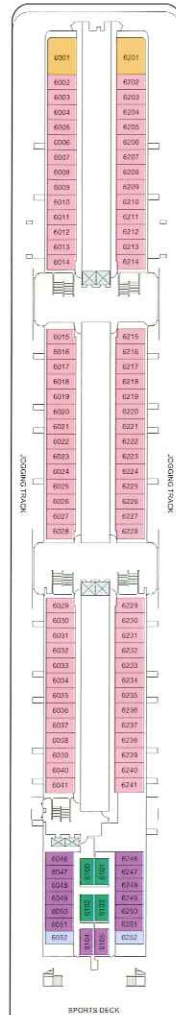

Some of the Inside Staterooms & Oceanview Staterooms (with Window & Porthole) have Pullman beds.
Cabins have been colour-coded based on accommodation descriptions.
The layout and decor are indicative only and may vary from cabin to cabin.

Deck 10

Deck 9

Deck 8

Deck 7

Deck 6

Deck 5

Deck 4