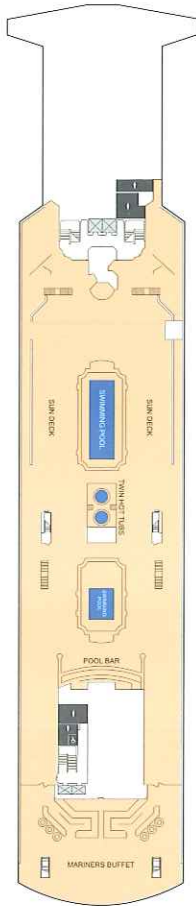

Some of the Inside Staterooms & Oceanview Staterooms (with Window & Porthole) have Pullman beds.
Cabins have been colour-coded based on accommodation descriptions.
The layout and decor are indicative only and may vary from cabin to cabin.

Deck 10

Deck 9

Deck 8

Deck 7

Deck 6

Deck 5

Deck 4

Our Cabins

Executive Suite

Approx. 29.9 - 35.76 sq. m. (315.27 - 384.91 sq. ft.)
1 king size bed & 1 three seater sofa bed

AA Deck 7

AB Deck 6

Junior Suite

Approx. 19.62 - 21.23 sq. m. (211.18 - 228.51 sq. ft.)
1 king size bed

AC Deck 8

Junior Suite

Approx. 15.95 - 15.98 sq. m. (171.68 - 172 sq. ft.)
1 queen size bed & 1 single sofa bed

AD Deck 8

ADB Deck 8
(Obstructed View)

Deluxe Oceanview Stateroom

Approx. 11.94 sq. m. (128.52 sq. ft.)
1 queen size bed & 1 single sofa bed