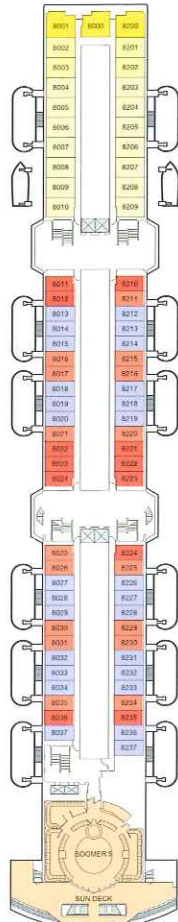

Some of the Inside Staterooms & Oceanview Staterooms (with Window & Porthole) have Pullman beds.
Cabins have been colour-coded based on accommodation descriptions.
The layout and decor are indicative only and may vary from cabin to cabin.

Deck 10

Deck 9

Deck 8

Deck 7

Deck 6

Deck 5

Deck 4