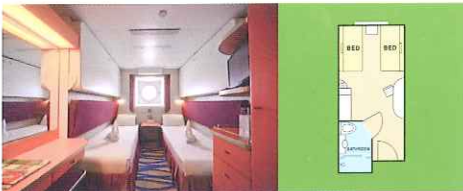

AC Deck 8

Junior Suite

Approx. 15.95 - 15.98 sq. m. (171.68 - 172 sq. ft.)
1 queen size bed & 1 single sofa bed

AD Deck 8

ADB Deck 8
(Obstructed View)

Deluxe Oceanview Stateroom

Approx. 11.94 sq. m. (128.52 sq. ft.)
1 queen size bed & 1 single sofa bed

BA Deck 7 & 8

Deluxe Oceanview Stateroom

Approx. 11.94 sq. m. (128.52 sq. ft.)
2 single beds / 2 single beds & 1 pullman bed

BAB Deck 7 & 8
(Obstructed View and L-shape Beds)

BB Deck 6
(L-shape Beds)

Oceanview Stateroom with Window

Approx. 9.58 - 11.94 sq. m. (103.12 - 128.52 sq. ft.)
2 single beds / 2 single beds & 2 pullman beds /
2 single beds & 1 pullman bed

CA Deck 6
(L-shape Beds)

CAB Deck 6, 7 & 8
(Obstructed View and L-shape Beds)

CB Deck 4

CC Deck 3

Oceanview Stateroom with Porthole

Approx. 10.22 sq. m. (110 sq. ft.)
2 single beds / 2 single beds & 2 pullman beds

CD Deck 2

Inside Stateroom

Approx. 9.58 - 15.69 sq. m. (103.12 - 168.88 sq. ft.)
4 single beds / 2 single beds & 2 pullman beds /
2 single beds & 1 pullman bed / 2 single beds