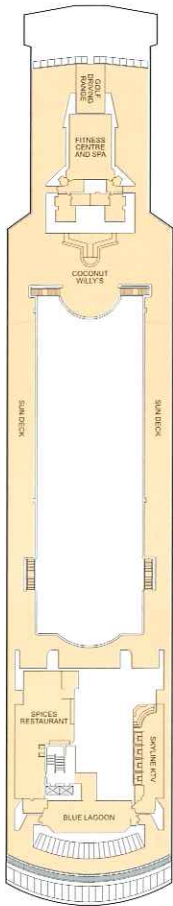

Some of the Inside Staterooms & Oceanview Staterooms (with Window & Porthole) have Pullman beds.
Cabins have been colour-coded based on accommodation descriptions.
The layout and decor are indicative only and may vary from cabin to cabin.

Deck 10

Deck 9

Deck 8

Deck 7

Deck 6

Deck 5

Deck 4

Our Cabins

Executive Suite

Approx. 29.9 - 35.76 sq. m. (315.27 - 384.91 sq. ft.)
1 king size bed & 1 three seater sofa bed

AA Deck 7

AB Deck 6

Junior Suite

Approx. 19.62 - 21.23 sq. m. (211.18 - 228.51 sq. ft.)
1 king size bed

AC Deck 8

Junior Suite

Approx. 15.95 - 15.98 sq. m. (171.68 - 172 sq. ft.)
1 queen size bed & 1 single sofa bed

AD Deck 8

ADB Deck 8
(Obstructed View)

Deluxe Oceanview Stateroom

Approx. 11.94 sq. m. (128.52 sq. ft.)
1 queen size bed & 1 single sofa bed