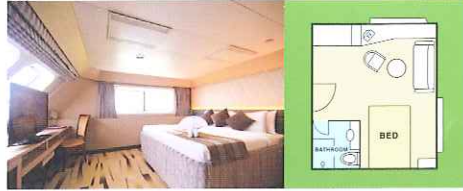

Some of the Inside Staterooms & Oceanview Staterooms (with Window & Porthole) have Pullman beds.
Cabins have been colour-coded based on accommodation descriptions.
The layout and decor are indicative only and may vary from cabin to cabin.

Executive Suite

Approx. 29.9 - 35.76 sq. m. (315.27 - 384.91 sq. ft.)
1 king size bed & 1 three seater sofa bed

AA Deck 7

AB Deck 6

Junior Suite

Approx. 19.62 - 21.23 sq. m. (211.18 - 228.51 sq. ft.)
1 king size bed

AC Deck 8

Junior Suite

Approx. 15.95 - 15.98 sq. m. (171.68 - 172 sq. ft.)
1 queen size bed & 1 single sofa bed

AD Deck 8

ADB Deck 8
(Obstructed View)

Deluxe Oceanview Stateroom

Approx. 11.94 sq. m. (128.52 sq. ft.)
1 queen size bed & 1 single sofa bed

CB Deck 4

CC Deck 3

Oceanview Stateroom with Porthole

Approx. 10.22 sq. m. (110 sq. ft.)
2 single beds / 2 single beds & 2 pullman beds

CD Deck 2

Inside Stateroom

Approx. 9.58 - 15.69 sq. m. (103.12 - 168.88 sq. ft.)
4 single beds / 2 single beds & 2 pullman beds /
2 single beds & 1 pullman bed / 2 single beds