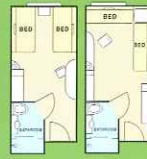

## Junior Suite

Approx. 19.62 - 21.23 sq. m. (211.18 - 228.51 sq. ft.)  
1 king size bed

## Junior Suite

Approx. 15.95 - 15.98 sq. m. (171.68 - 172 sq. ft.)  
1 queen size bed & 1 single sofa bed

AA Deck 7

AB Deck 6

AC Deck 8

AD Deck 8

ADB Deck 8  
(Obstructed View)

## Deluxe Oceanview Stateroom

Approx. 11.94 sq. m. (128.52 sq. ft.)  
1 queen size bed & 1 single sofa bed

## Deluxe Oceanview Stateroom

Approx. 11.94 sq. m. (128.52 sq. ft.)  
2 single beds / 2 single beds & 1 pullman bed