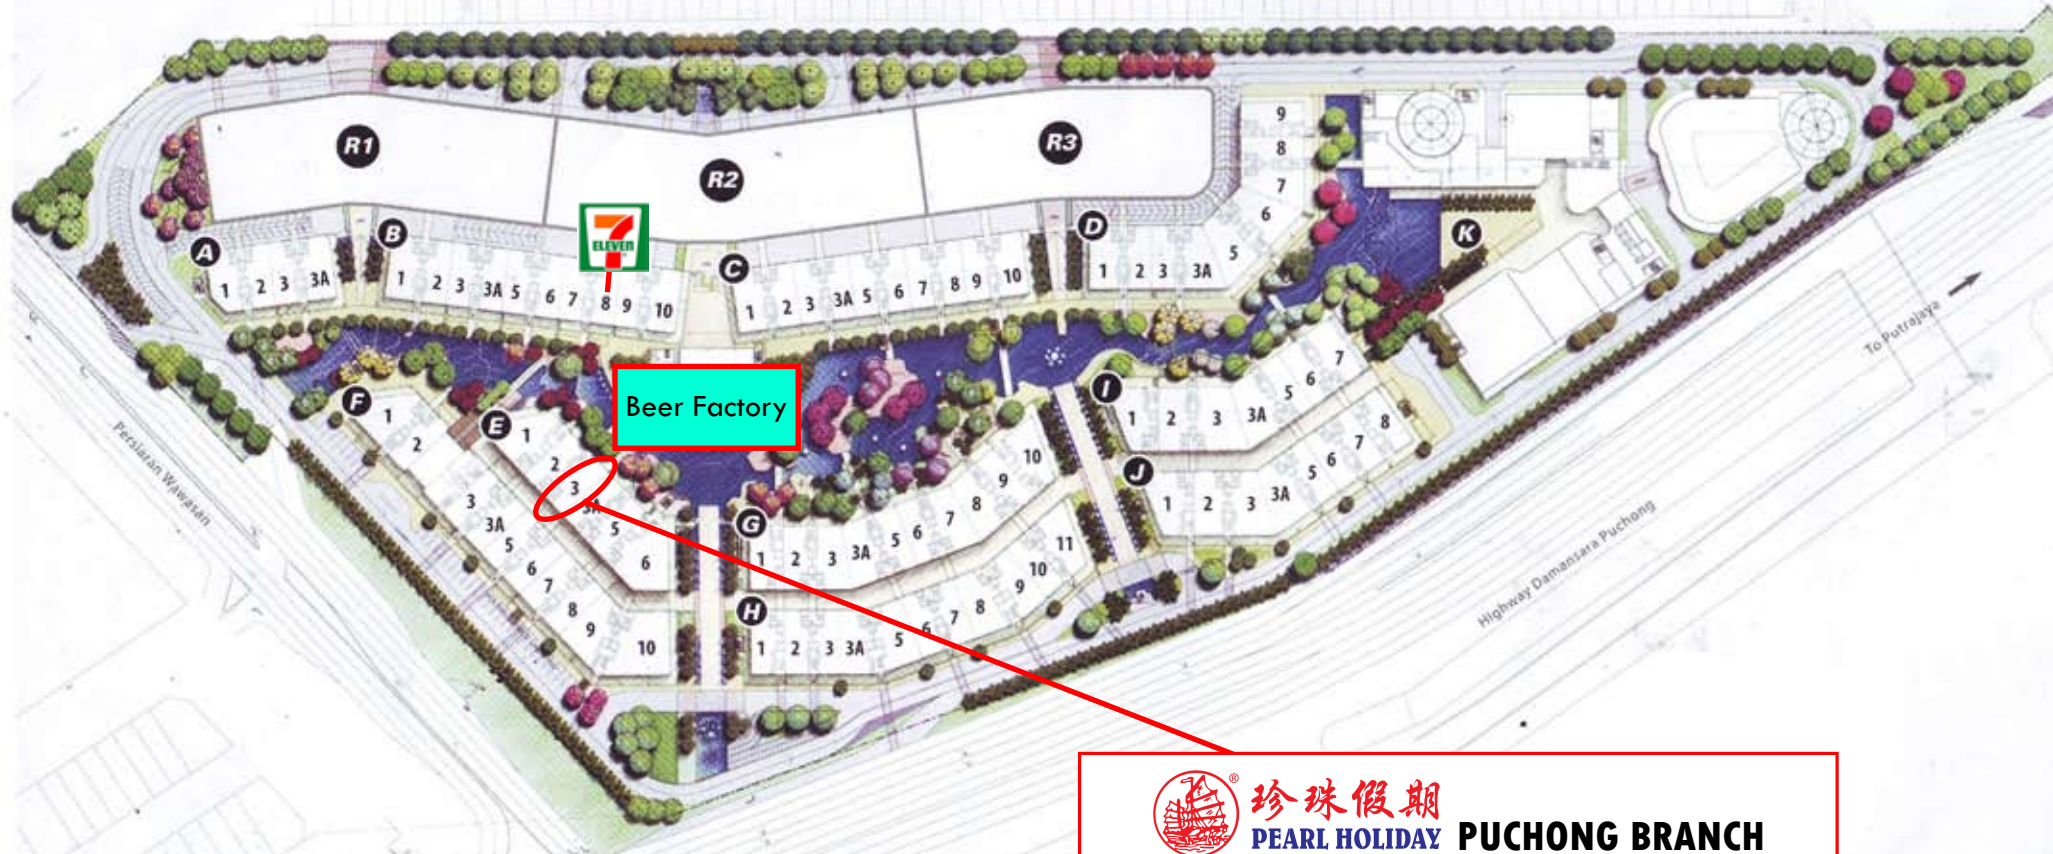

GPS Coordinates: 3.130365, 101.715008

PUCHONG BRANCH - CONT -

SetiaWalk Site Plan

Zoning, layout and lot numberings are subject to change. Images used are for illustration purposes only.

珍珠假期

PEARL HOLIDAY PUCHONG BRANCH